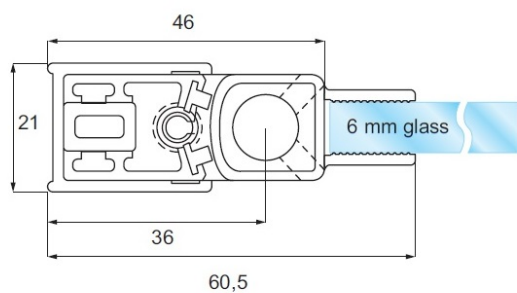

PRODUCT SHEET

Description:

Lift Hinge "Square" Wall/Glass, Black Finish, 1,9 Meters, All Accessories

Item number:

15.22.992-0

Units	Box	Carton	HS Code	Barcode
Set	1	10	8302100090	
				5704866439213

SISO A/S