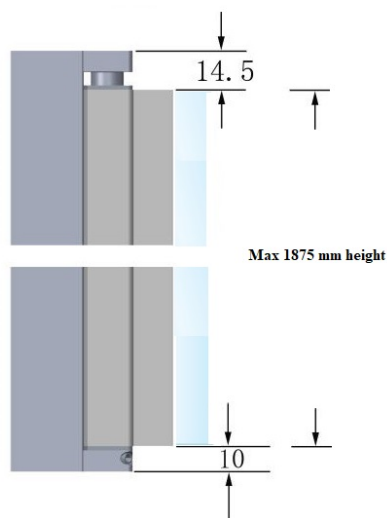

PRODUCT SHEET

Description:

Lift Hinge "Square" Wall/Glass, Black Finish, 1,9 Meters, All Accessories

Item number:

15.22.992-0

Units	Box	Carton	HS Code	Barcode
Set	1	10	8302100090	
				5704866439213

SISO A/S